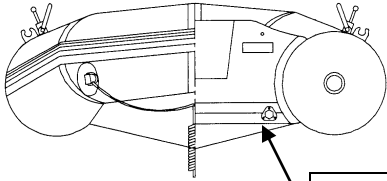

RUBSTRAKE
GRAY / WHITE - VA083WH

AIR VALVE PARTS
COMPLETE - C342GY
VALVE CAP - C349GY
CAP DIAPHRAM - C348
VALVE FLAPPER - C342I
VALVE STRAP - C343N
O-RING - C344
VALVE BASE - C333
BASE RING - C345GY

OARS & OARLOCK PARTS
OARS - DC635
OARLOCK - DC4126GY
SCREW CAPS - DC393
PIN & RIVET SET - COM165
OAR HOLDER - DC4123GY

SELF-BAILER PARTS
BAILER VALVE (INCLUDES FLAPPER) - C441A
BAILER PLUG - C441B
BAILER FLAPPER - C441C

LEX-96

2023

LINE DRAWING & PARTS LIST